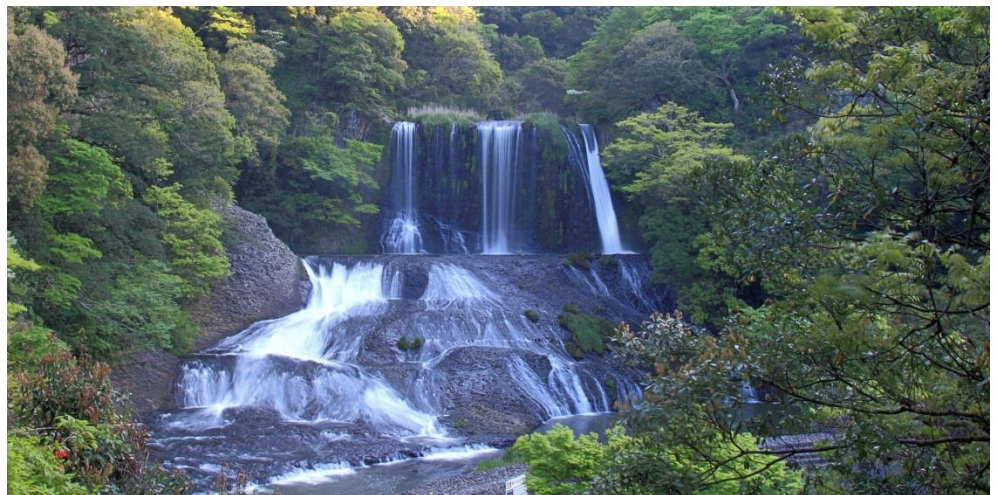

Kyushu Area

①Old Garden

Ryumon-ji Temple

Kamakura Period

Oita Pref. kujyumachi

Kurushima-ke Family (Seihoro Garden)

Edo Period

Oita Pref.

Kusugun kusumachi
(Suehiro Shrine)

**Kurushima-ke
Family
(Hansyu Garden)**

Edo Period

Oita Pref.

Kusugun kusumachi
(Suehiro Shrine)

Hekigan-ji Temple

Muromachi Period

Kumamoto Pref.